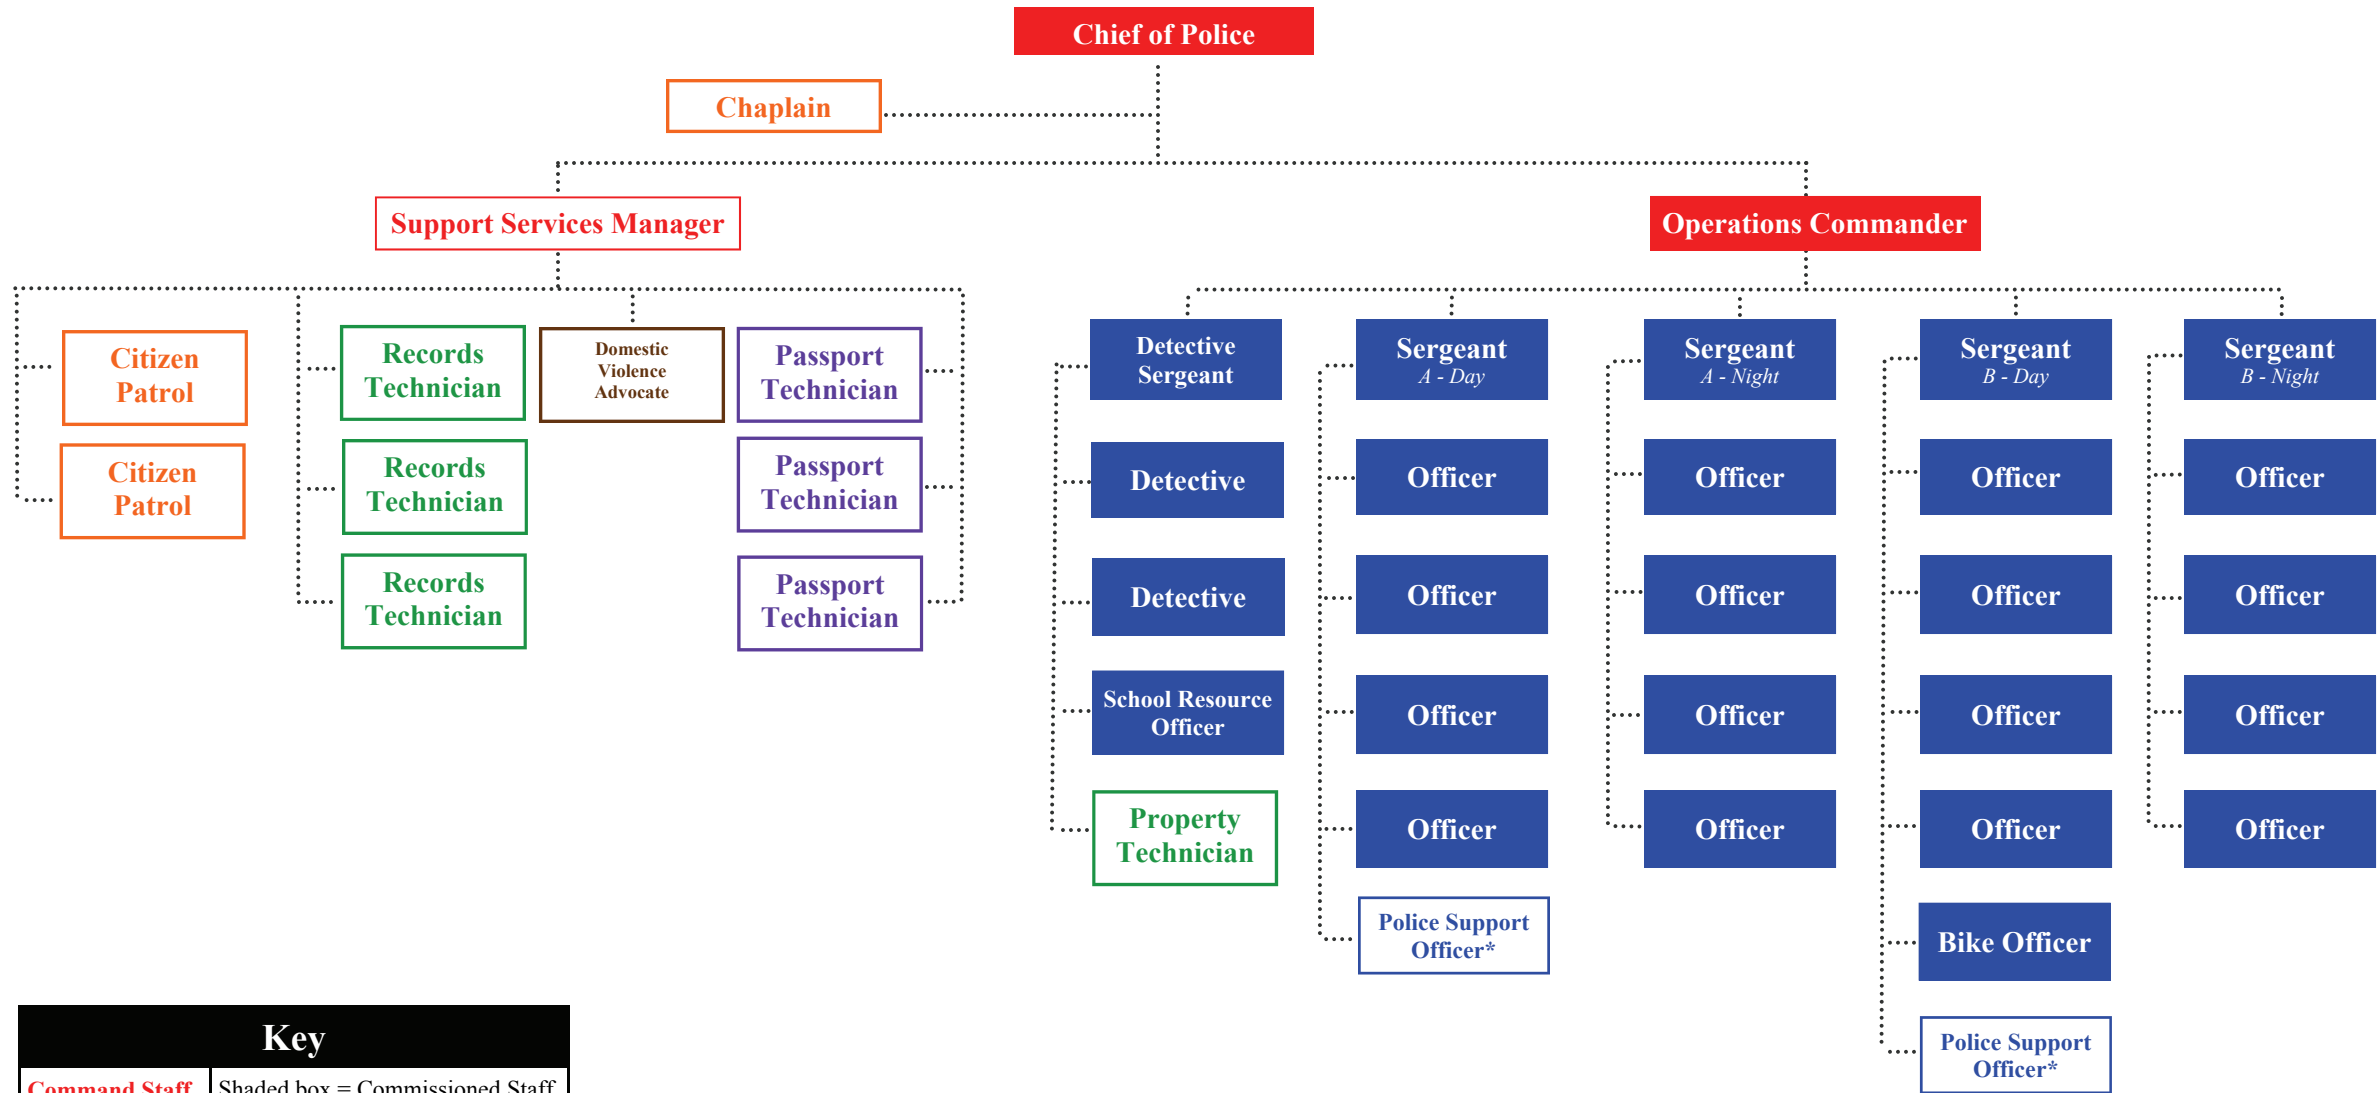

# 2012 Mill Creek Police Department Organizational Chart

Key	
Command Staff	Shaded box = Commissioned Staff
Patrol Staff	Outlined box = Civilian Staff
Support Staff	* Limited Commission
Passport Staff	
Contract staff	
Volunteers	