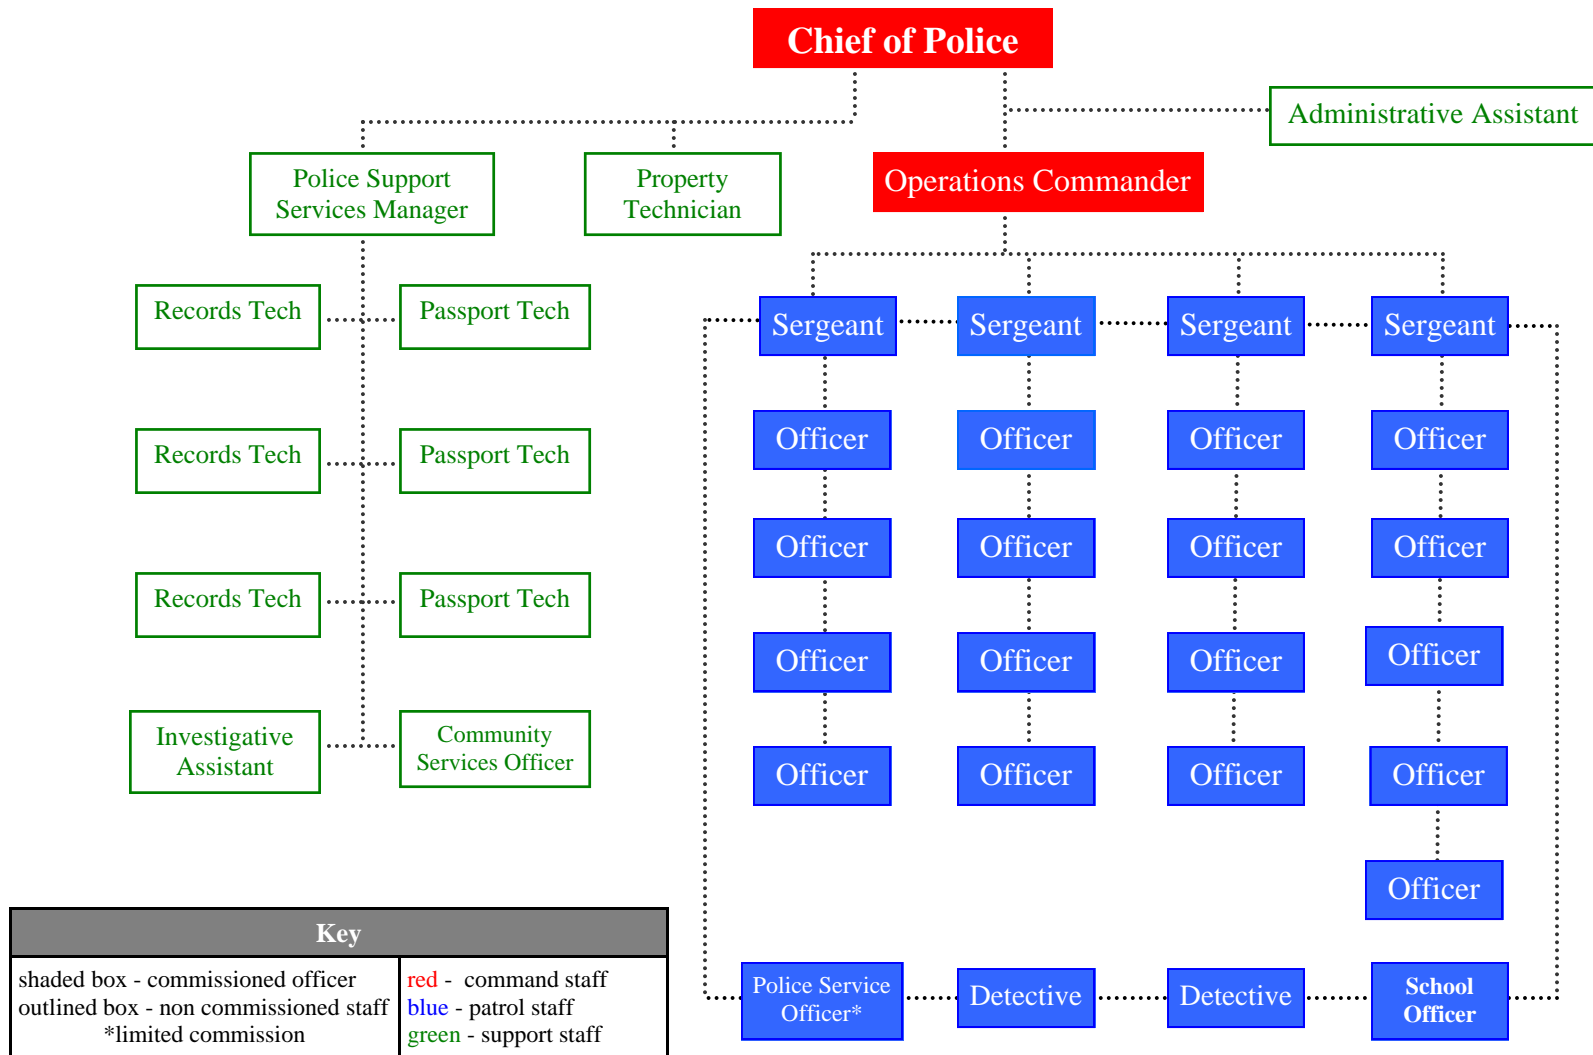

Mill Creek Police Department Organizational Chart

(current 10/2008)

Key	
shaded box - commissioned officer	red - command staff
outlined box - non commissioned staff	blue - patrol staff
*limited commission	green - support staff